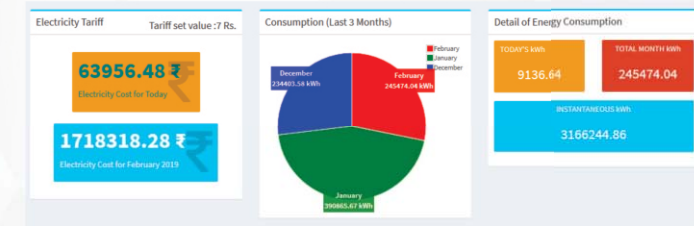

## Dashboard

- Power domain specific KPI
- Real-time data
- Drill-down to granular data
- Set alarm points and highlights
- Authorized access with security
- Export reports in multiple formats