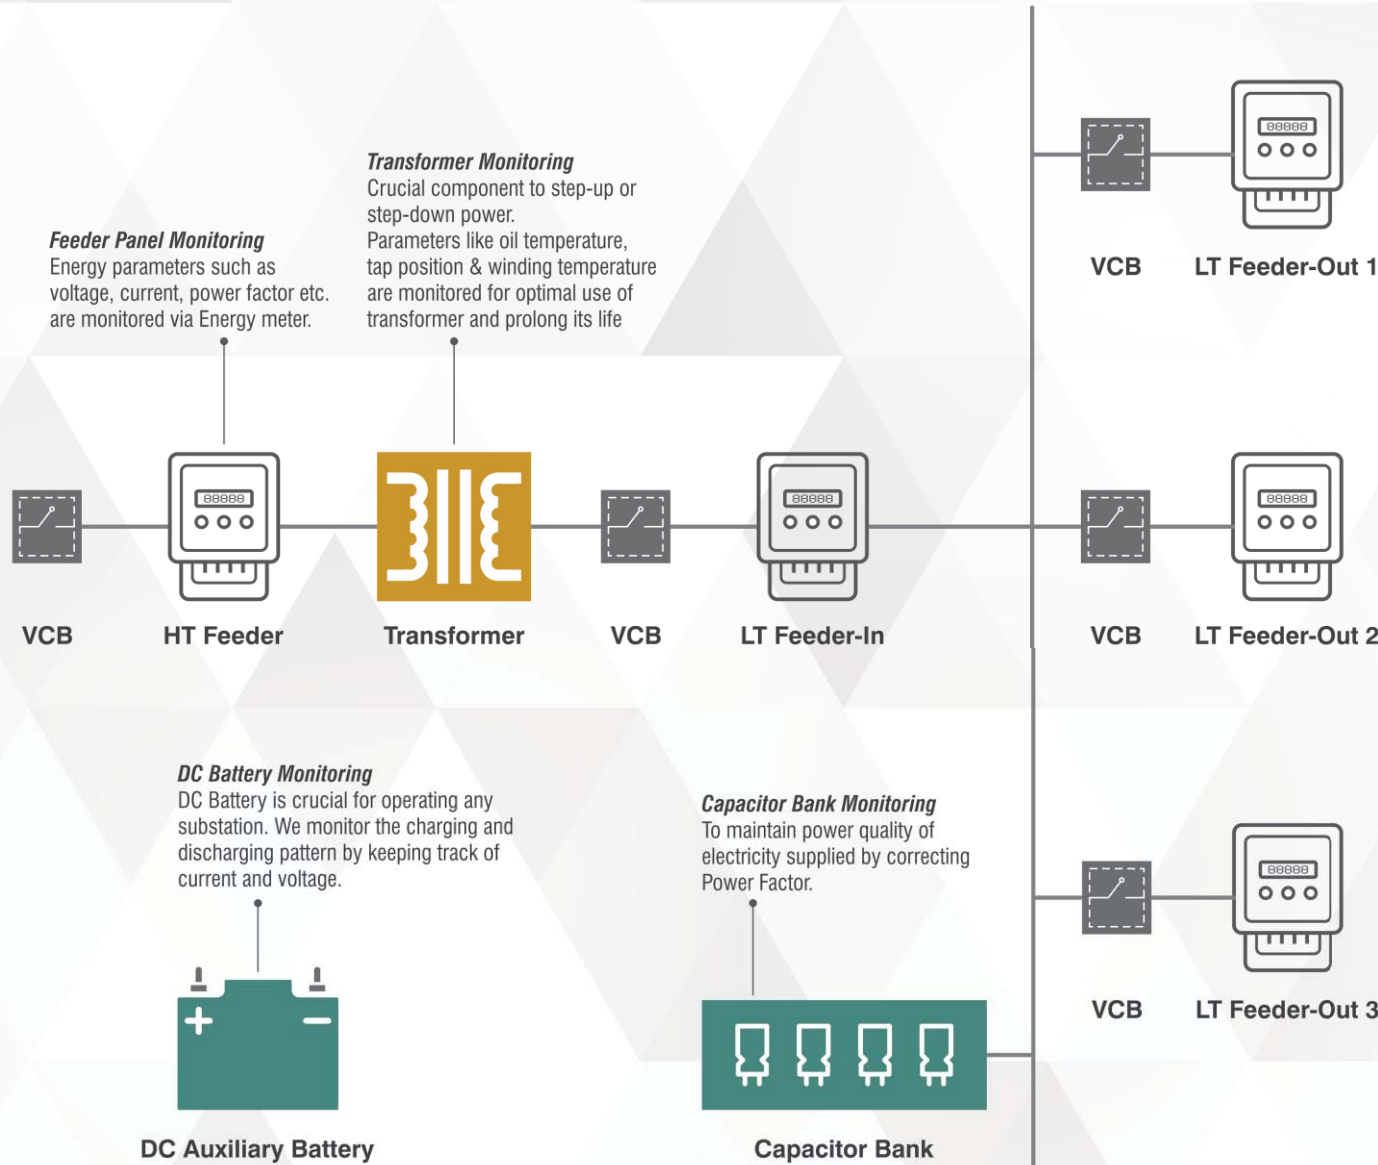

Design your IoT solutions in Energy, renewables, manufacturing, agriculture etc. with us. We are the experts in end-to-end integrations with in-house teams for hardware, dashboard and site integration in the field of IoT.

# Substation Monitoring

## Dashboard

- Power domain specific KPI
- Real-time data
- Drill-down to granular data
- Set alarm points and highlights
- Authorized access with security
- Export reports in multiple formats