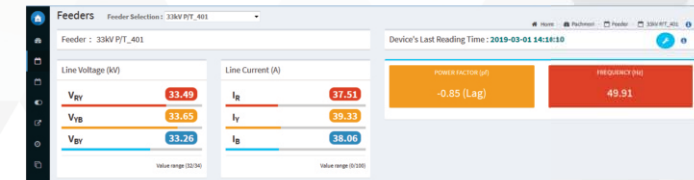

## Dashboard

- Power domain specific KPI
- Real-time data
- Drill-down to granular data
- Set alarm points and highlights
- Authorized access with security
- Export reports in multiple formats